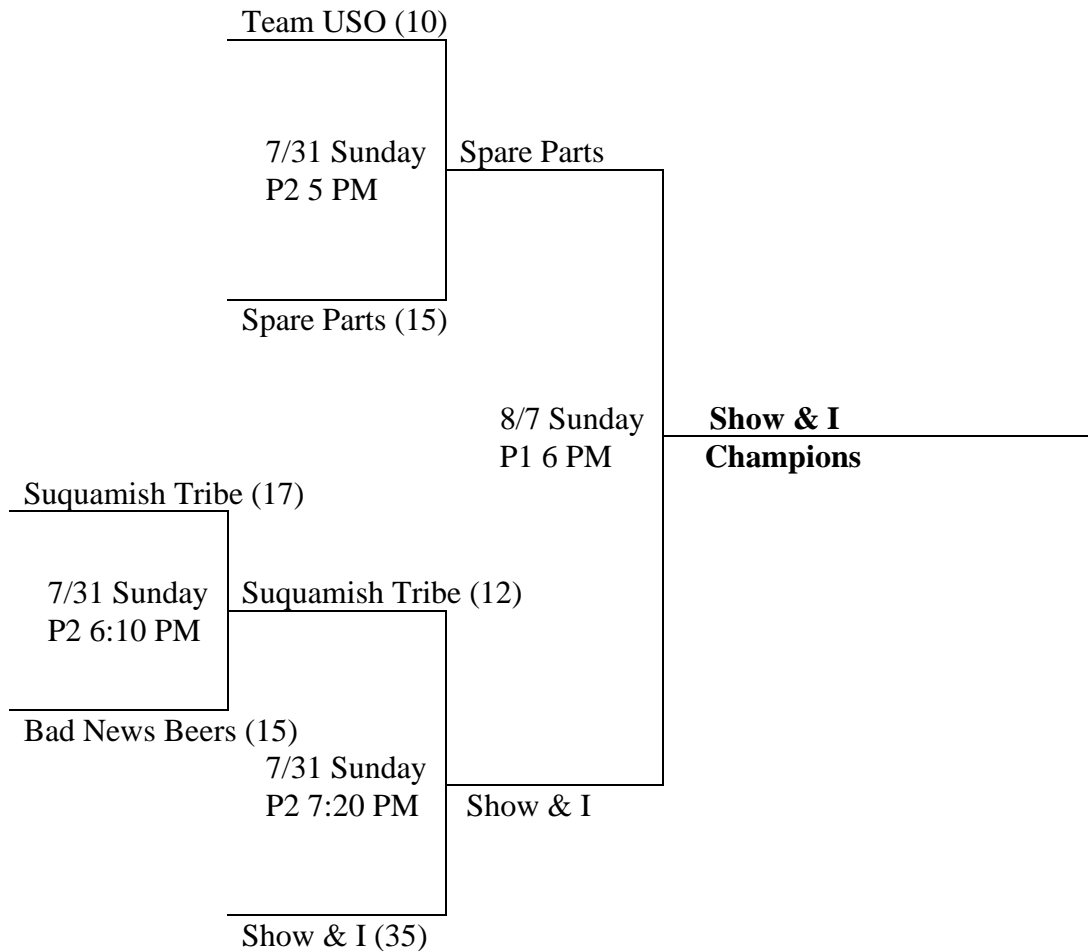

## Sunday Mixed League Tournament Spring 2022 Gold Division

**Rules:**

**Home/Visitor:**

**Home Run Limit:**

**Time Limit:**

**Awards:**

League rules apply with the exception of the following modifications.

Winner of **COIN FLIP** will have the choice of Home or Visitor team.

**3 + Progressive. Penalty if exceeded – Single & base runners advance (1) base.**

1 hour & 5 minutes; Championship game 1 hour & 15 minutes.