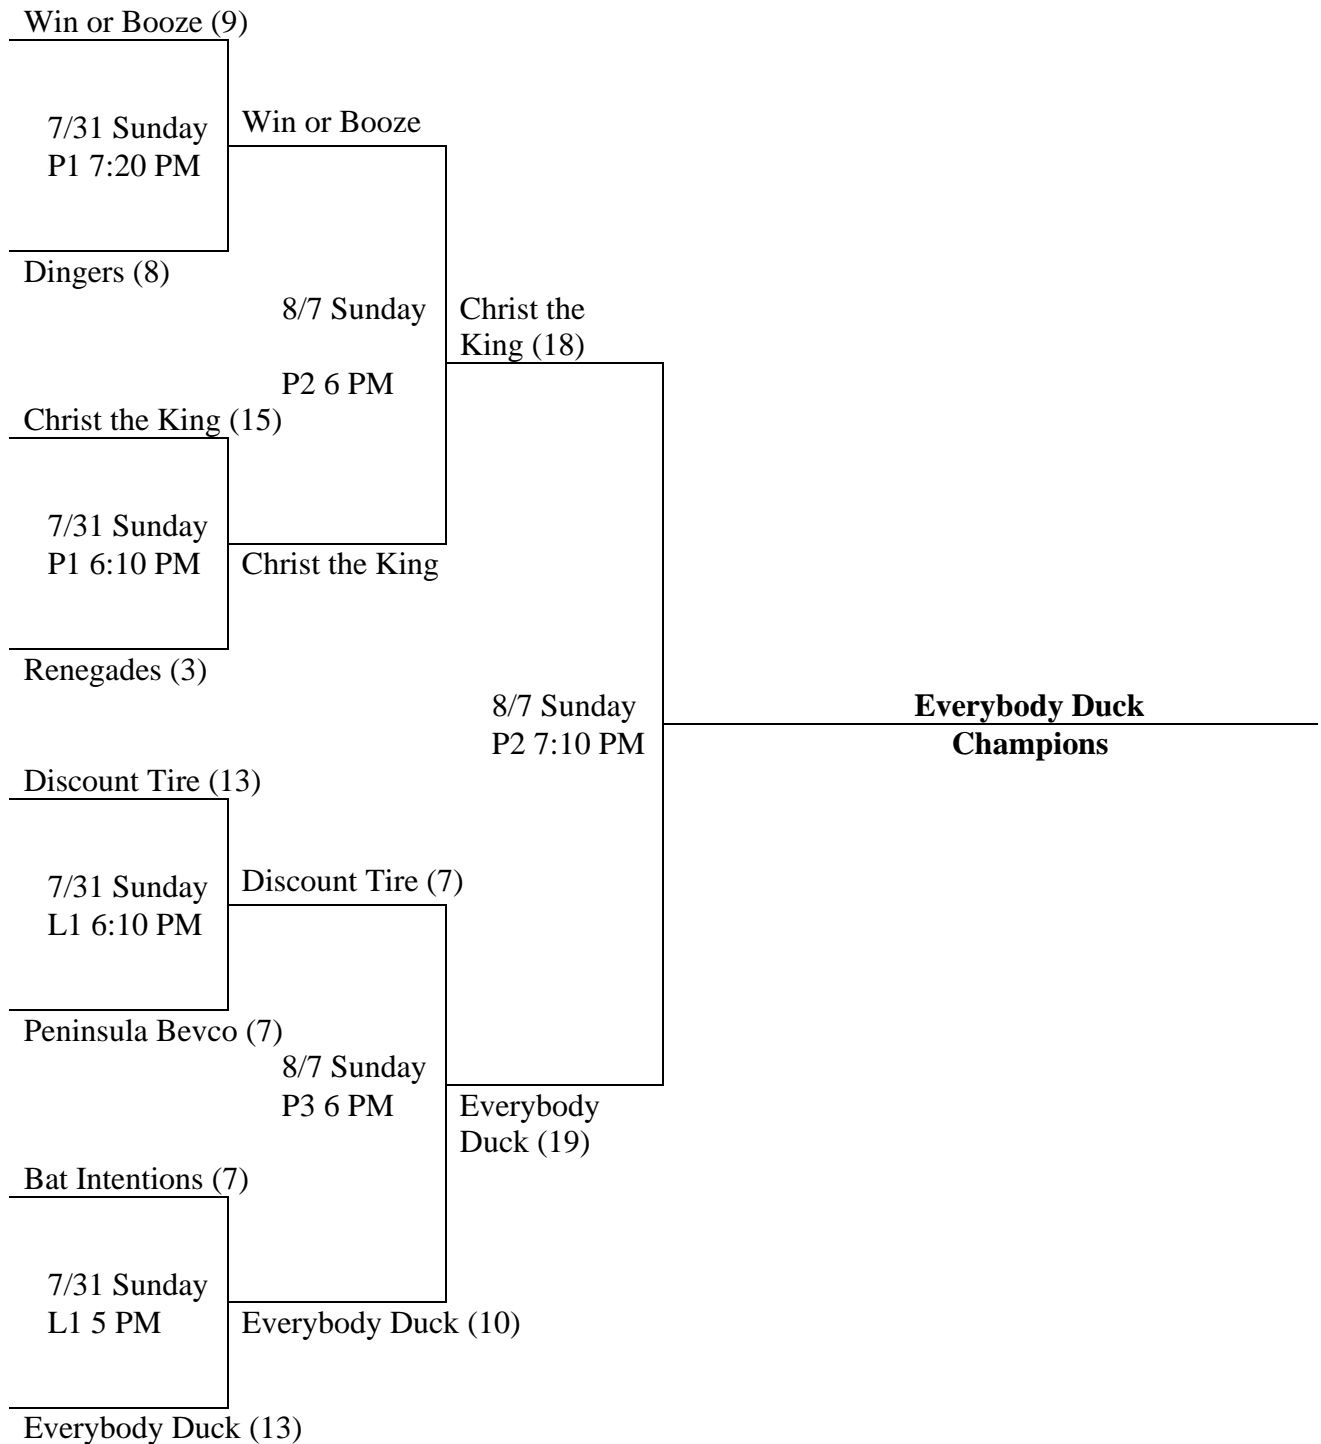

## Sunday Mixed League Tournament Bronze Division

- Rules:** League rules apply with the exception of the following modifications.
- Home/Visitor:** Winner of **COIN FLIP** will have choice of Home or Visitor team.
- Home Run Limit:** **1+ Progressive; Penalty if exceeded - Single and base runners advance (1) base.**
- Time Limit:** 1 hour & 5 minutes; Championship game 1 hour & 15 minutes.
- Awards:** Champions receive individual shirts