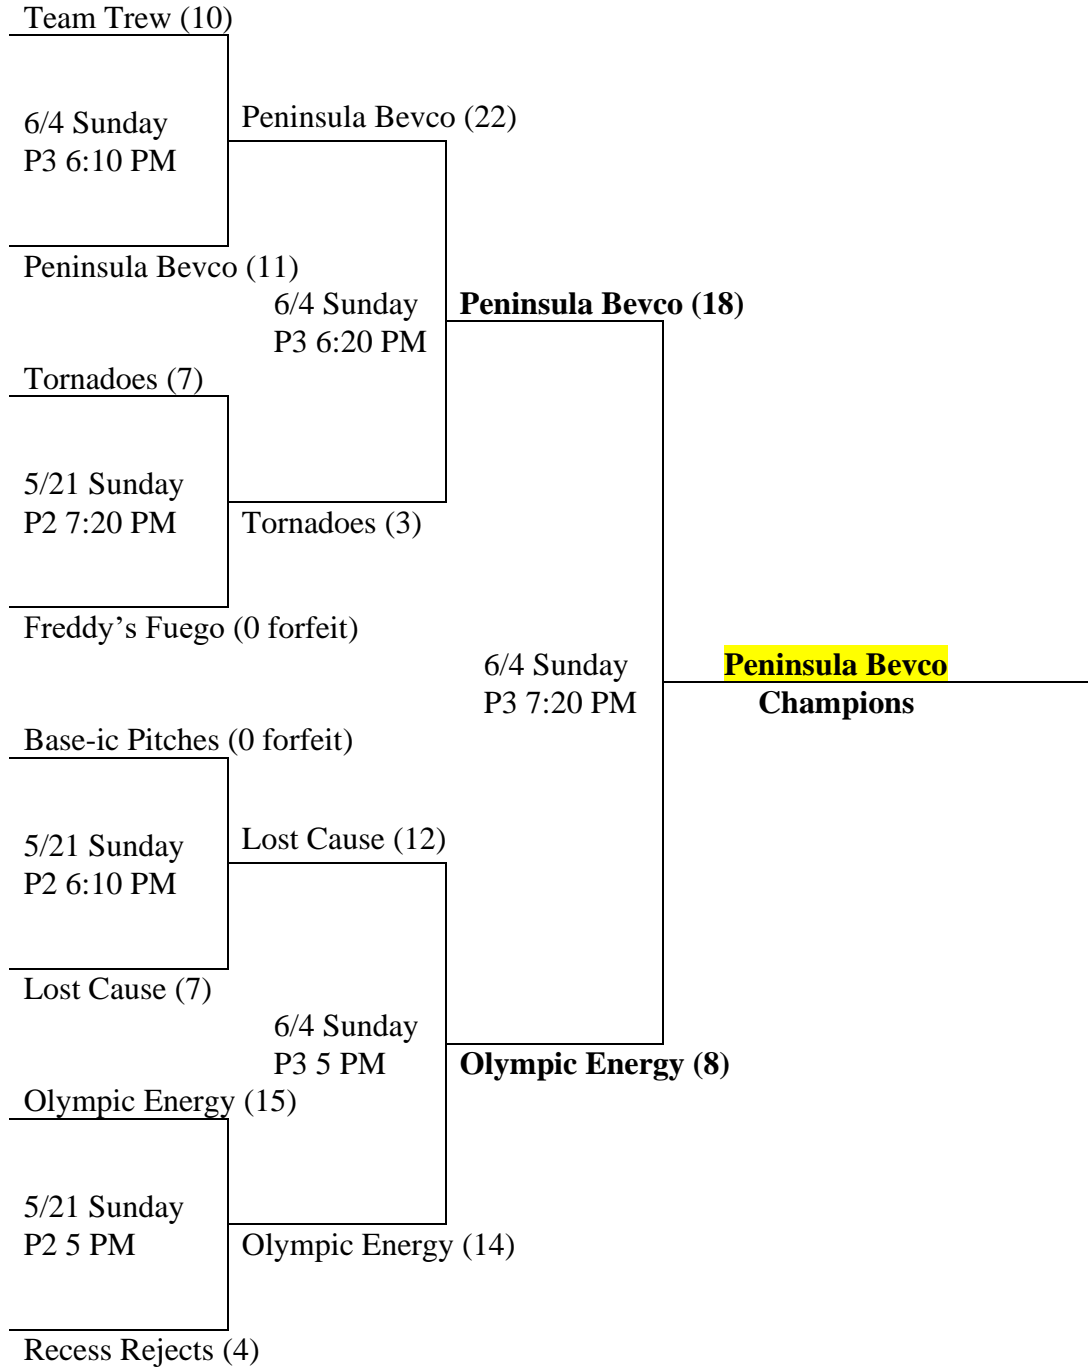

PARKS & RECREATION ATHLETICS DIVISION

680 LEBO BLVD. • BREMERTON, WA 98310
360.473.5427 • www.ci.bremerton.wa.us

Sunday Mixed League Pre-Season Tournament Yellow Division

- Rules:** League rules apply with the exception of the following modifications.
- Home/Visitor:** Winner of **COIN FLIP** will have choice of Home or Visiting team.
- Home Run Limit:** **2 + Progressive. Penalty if exceeded; single & base runners advance (1) base.**
- Time Limit:** 1 hour & 5 minutes; Championship game 1 hour & 10 minutes.
- Awards:** Champions receive championship t-shirts.