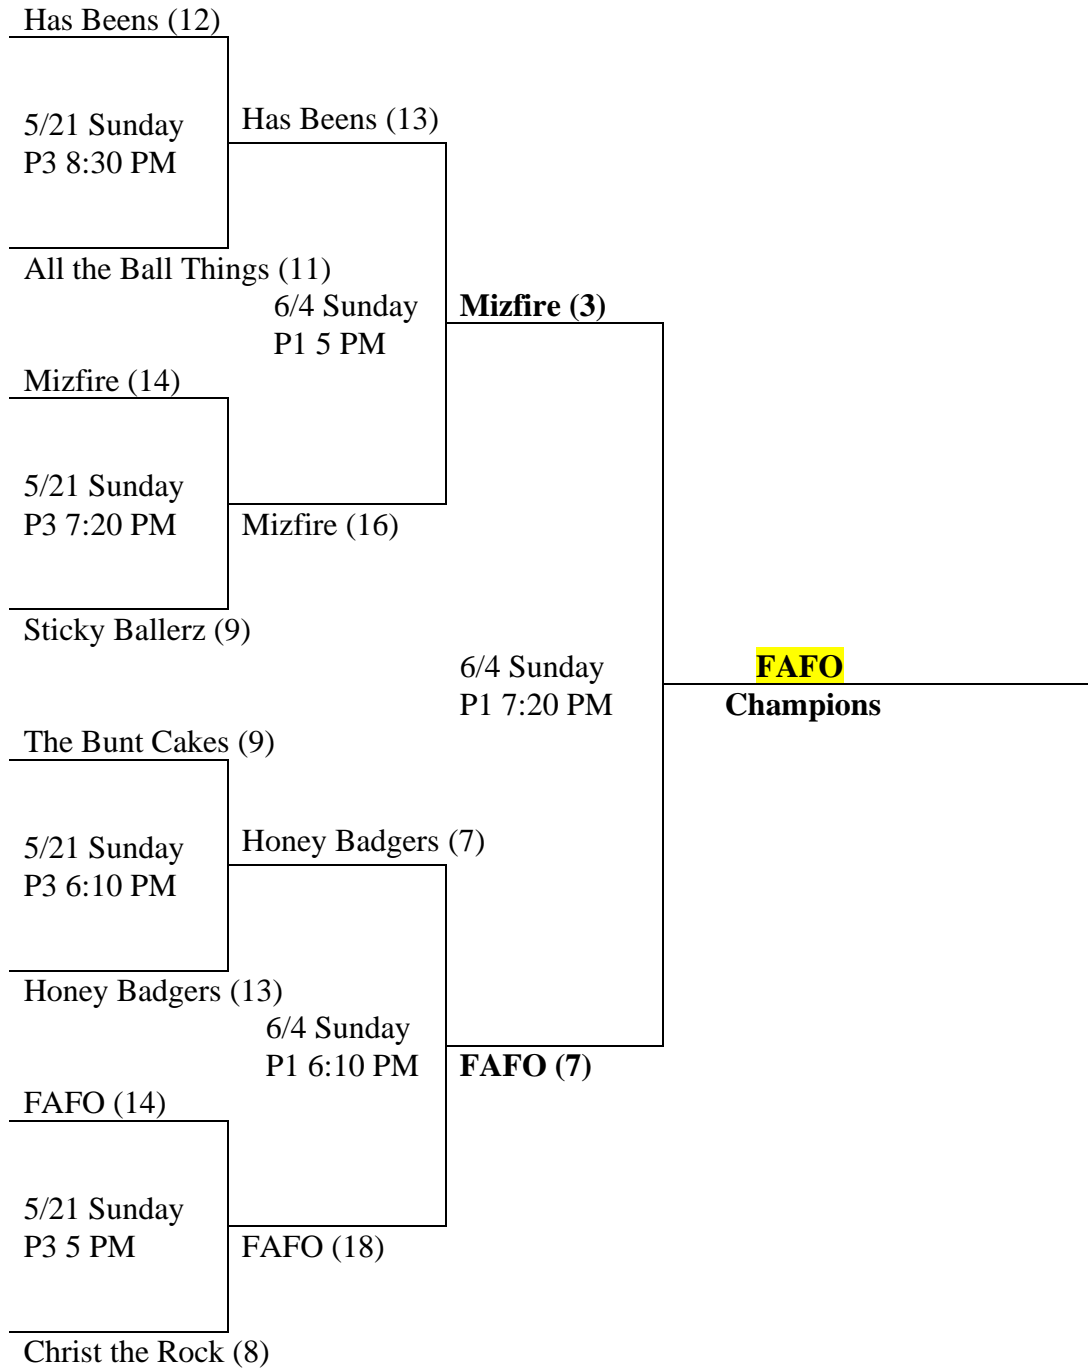

PARKS & RECREATION ATHLETICS DIVISION

680 LEBO BLVD. • BREMERTON, WA 98310
360.473.5427 • www.ci.bremerton.wa.us

Sunday Mixed League Pre-Season Tournament Green Division

- Rules:** League rules apply with the exception of the following modifications.
- Home/Visitor:** Winner of **COIN FLIP** will have choice of Home or Visiting team.
- Home Run Limit:** **2 + Progressive. Penalty if exceeded; single & base runners advance (1) base.**
- Time Limit:** 1 hour & 5 minutes; Championship game 1 hour & 10 minutes.
- Awards:** Champions receive championship t-shirts.