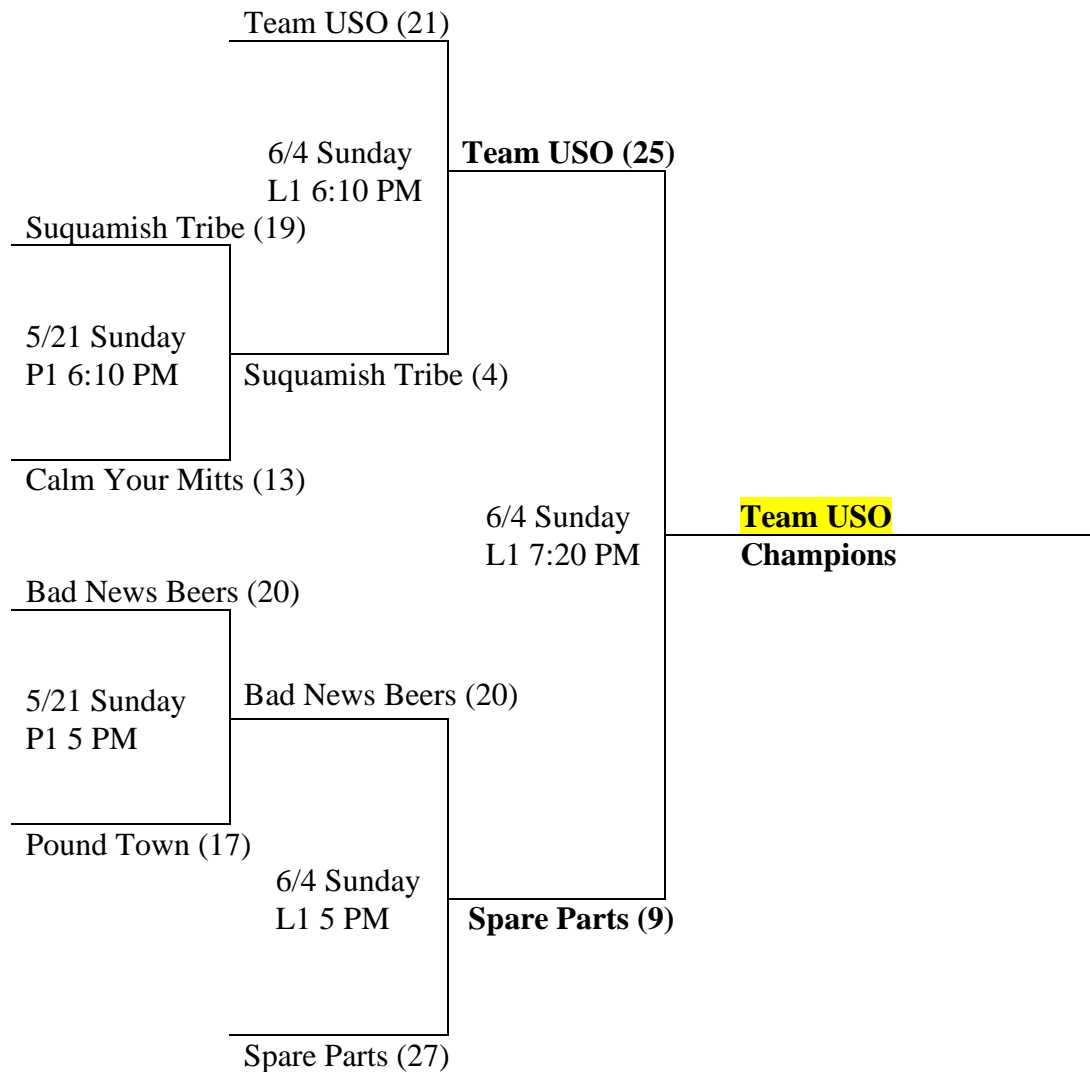

## Sunday Mixed League Spring 2023 Pre-Season Tournament Blue Division

- Rules:** League rules apply with the exception of the following modifications.
- Home/Visitor:** Winner of **COIN FLIP** will have the choice of Home or Visiting team.
- Home Run Limit:** **2 + Progressive. Penalty if exceeded; Single & base runner(s) advance (1) base.**
- Time Limit:** 1 hour & 5 minutes; Championship game 1 hour & 10 minutes.
- Awards:** Champions receive championship t-shirts.