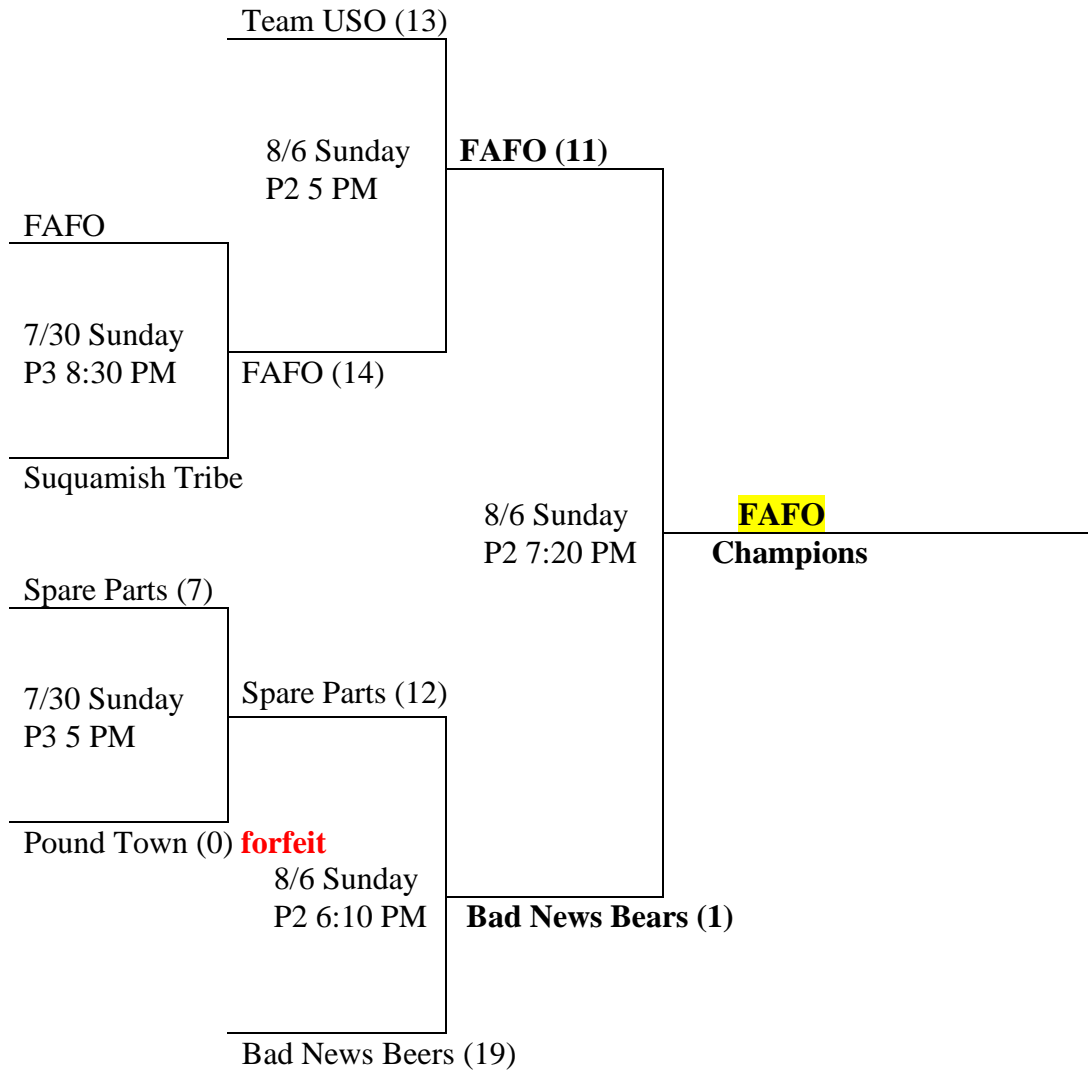

## Sunday Mixed League End-of-Season Tournament Gold Division

**Rules:**

**Home/Visitor:**

**Home Run Limit:**

**Time Limit:**

League rules apply with the exception of the following modifications.

Winner of **COIN FLIP** will have the choice of Home or Visiting team.

**3 + Progressive. Penalty if exceeded; Single & base runner(s) advance (1) base.**

1 hour & 5 minutes; Championship game 1 hour & 10 minutes.