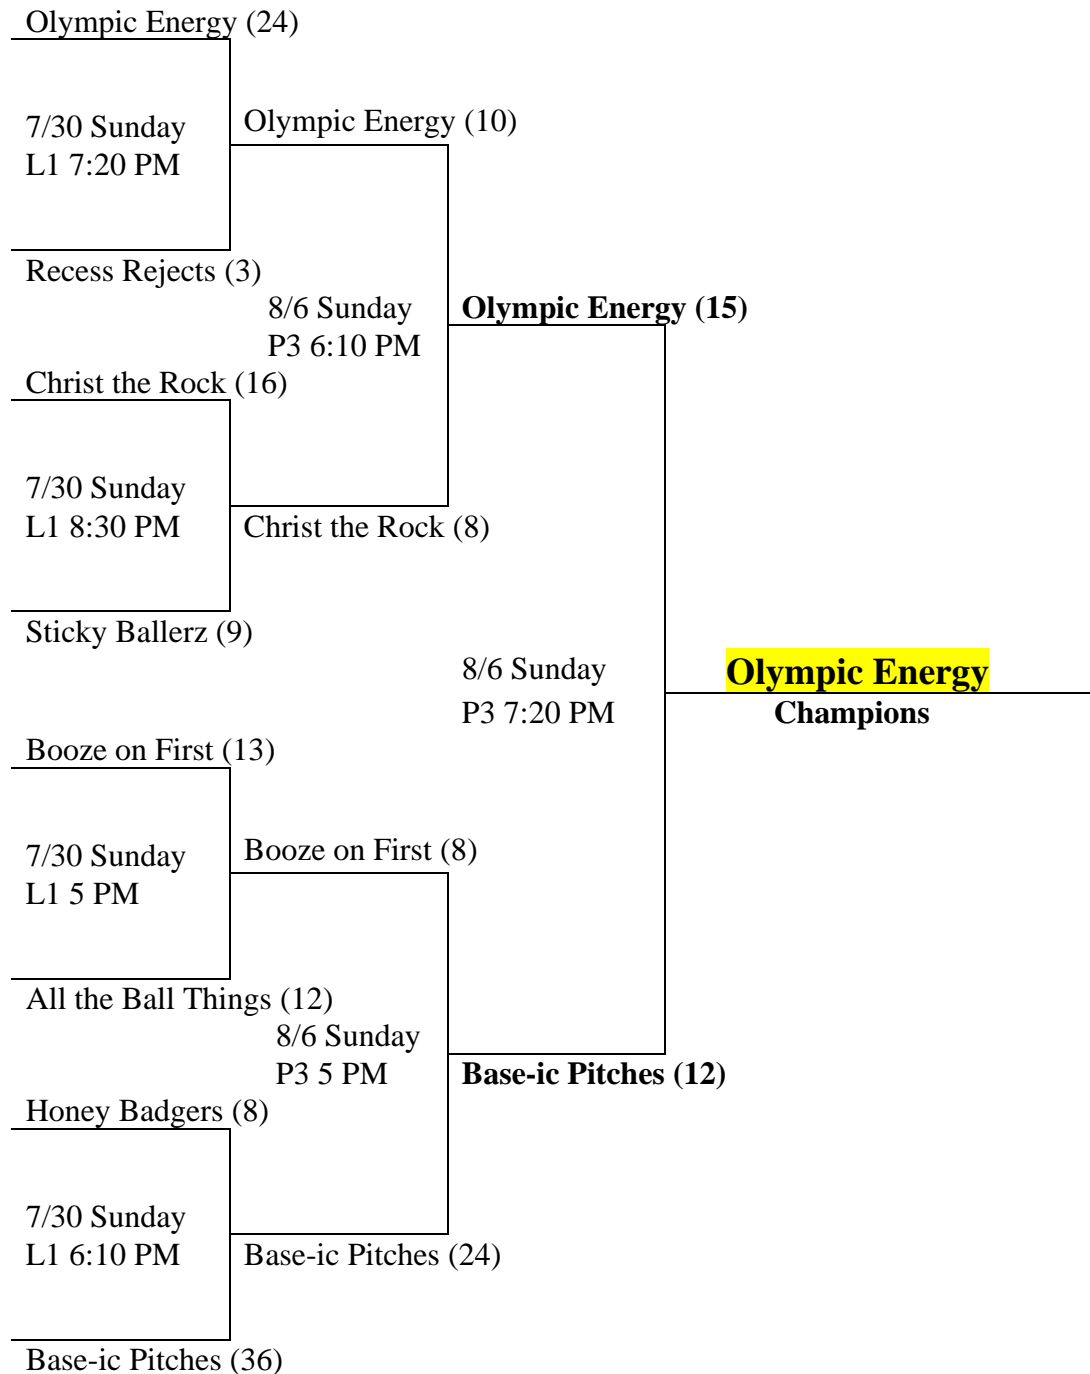

PARKS & RECREATION ATHLETICS DIVISION

680 LEBO BLVD. • BREMERTON, WA 98310
360.473.5427 • www.ci.bremerton.wa.us

Sunday Mixed League End-of-Season Tournament Bronze Division

Rules:

Home/Visitor:

Home Run Limit:

Time Limit:

League rules apply with the exception of the following modifications.

Winner of **COIN FLIP** will have choice of Home or Visiting team.

1 + Progressive. Penalty if exceeded; single & base runners advance (1) base.

1 hour & 5 minutes; Championship game 1 hour & 10 minutes.