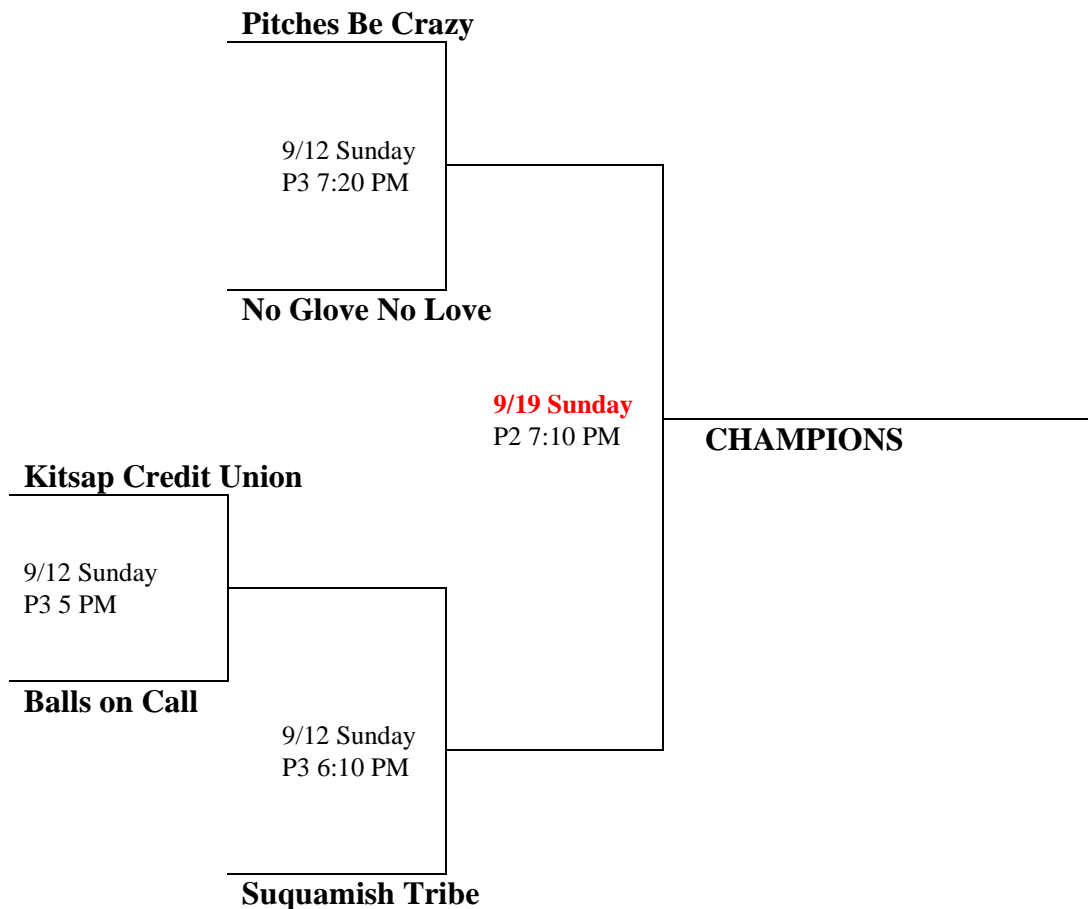

PARKS & RECREATION ATHLETICS DIVISION

680 LEBO BLVD. • BREMERTON, WA 98310
360.473.5427 • www.ci.bremerton.wa.us

Sunday Mixed League Spring 2021 End-of-Season Tournament Silver Division

- Rules:** League rules apply.
- Home/Visitor:** Winner of **COIN FLIP** will have the choice of Home or Visitor team.
- Home Run Limit:** 2 + Progressive. **Penalty if exceeded; single & runners advance 1 base.**
- Time Limit:** 1 hour & 10 minutes; Championship game is 1 hour & 15 minutes.
- Awards:** Championship t-shirts for each participant.