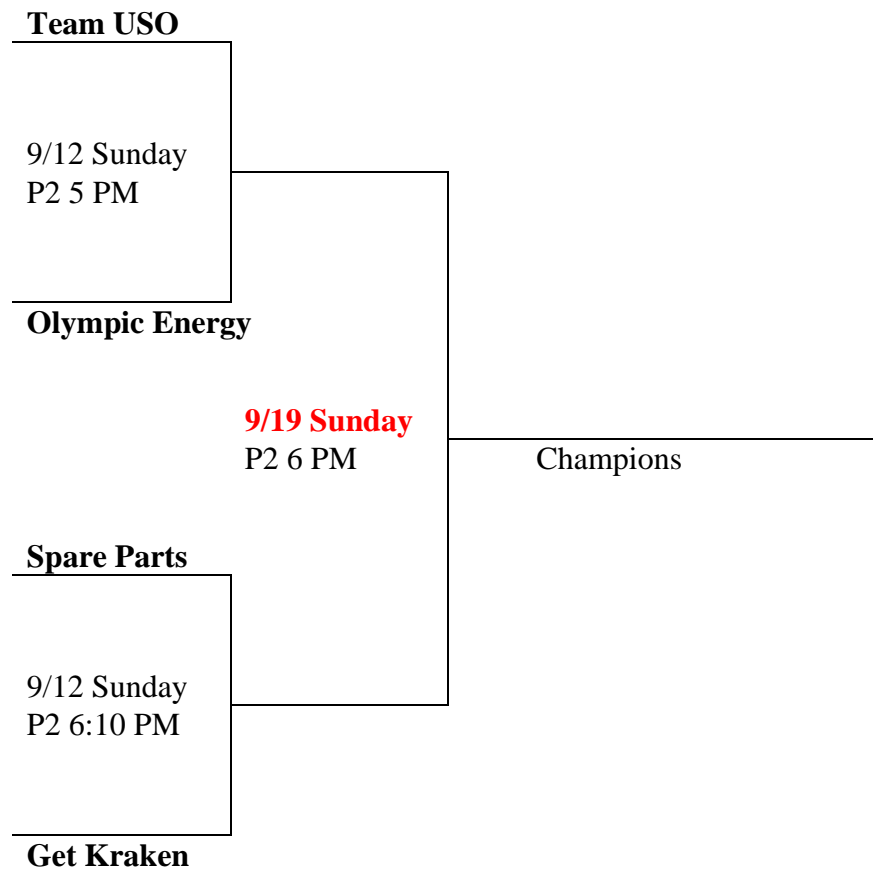

PARKS & RECREATION ATHLETICS DIVISION

680 LEO BLVD. • BREMERTON, WA 98310
360.473.5427 • www.ci.bremerton.wa.us

Sunday Mixed League Spring 2021 End-of-Season Tournament Gold Division

INFORMATION:

Rules:

League Rules Apply.

Home/Visitor Status:

Winner of **COIN FLIP** will have the choice of Home or Visiting team.

Home Run Limit:

3 + Progressive. Penalty if exceeded; single & runners advance 1 base.

Time Limit:

1 hour & 10 minutes; Championship game is 1 hour & 15 minutes.

Awards:

Champions receive t-shirts for each participant.