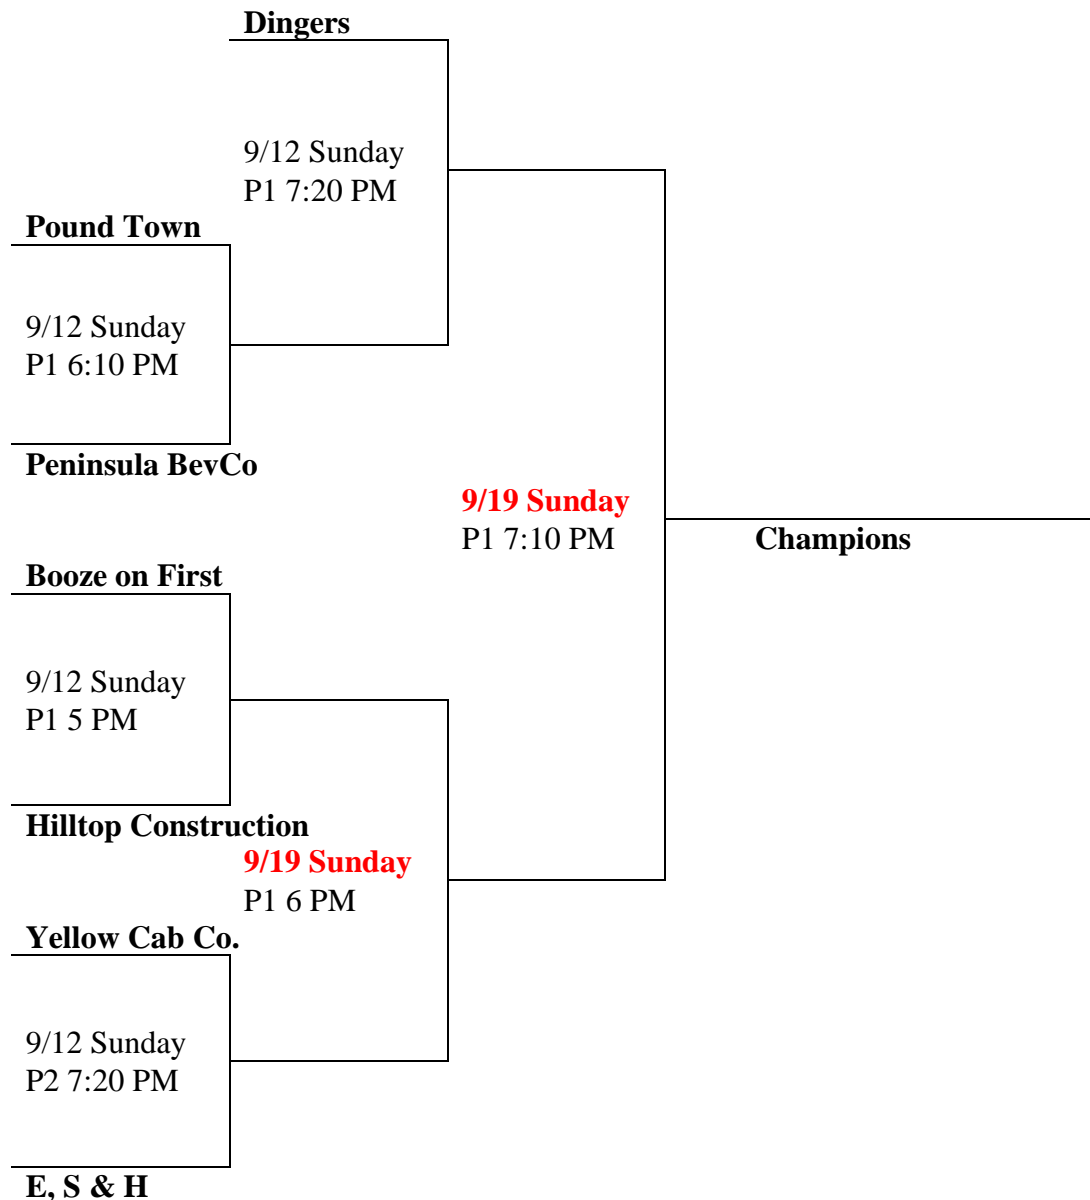

PARKS & RECREATION ATHLETICS DIVISION

680 LEBO BLVD. • BREMERTON, WA 98310
360.473.5427 • www.ci.bremerton.wa.us

Sunday Mixed League Spring 2021 End-of-Season Tournament Bronze Division

Rules:

Home/Visitor Status:

Home Run Limit:

Time Limit:

Awards:

League rules apply.

Winner of **COIN FLIP** will have the choice of Home or Visiting team.

1 + Progressive. Penalty if exceeded; single & runners advance 1 base.

1 hour & 10 minutes; Championship game 1 hour & 15 minutes.

Champions receive t-shirts for each participant.