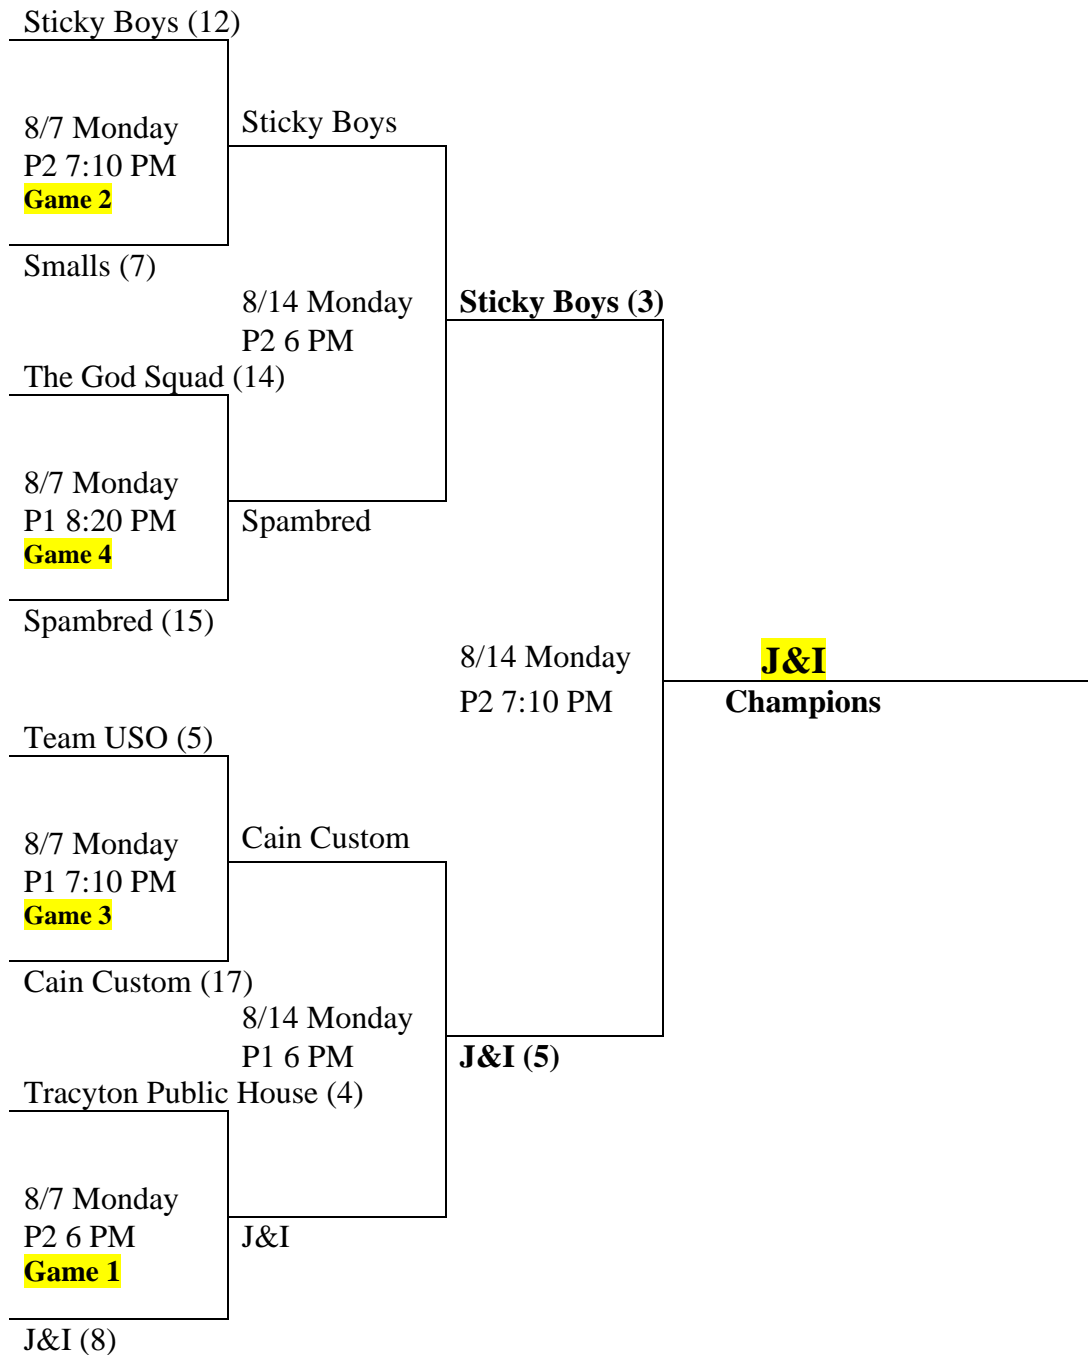

## Men's League Divisions 1A & 1B Tournament Bracket

**Rules:** League rules apply.  
**Home/Visitor:** Winner of **COIN FLIP** will have choice of Home or Visiting team.  
**Home Run Limit:** **5 + Progressive. Penalty if exceeded; Dead Ball Out.**  
**Time Limit:** 1 hour & 5 minutes; Championship game 1 hour & 10 minutes.