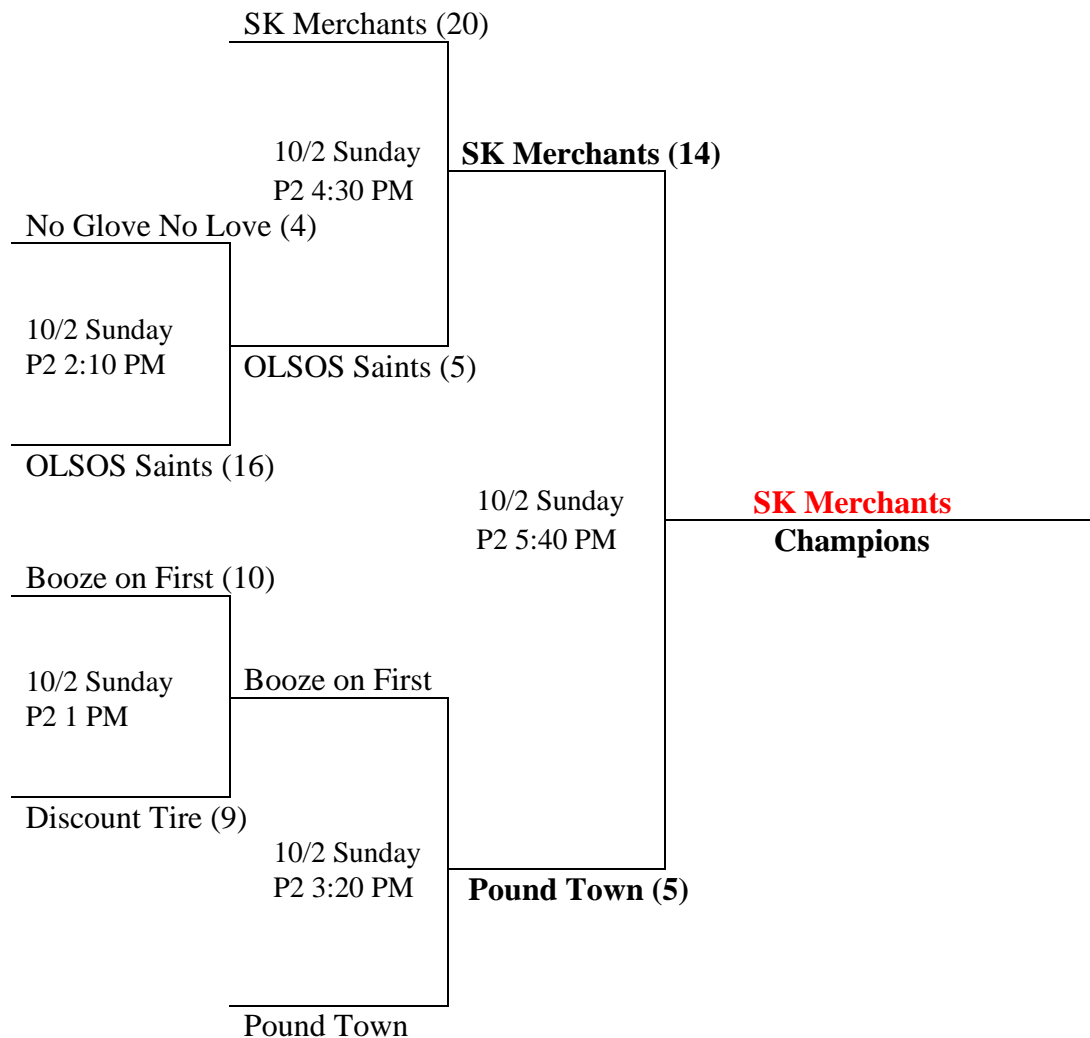

PARKS & RECREATION ATHLETICS DIVISION

680 LEBO BLVD. • BREMERTON, WA 98310
360.473.5427 • www.ci.bremerton.wa.us

Sunday Mixed League Fall 2022 Silver Division End-of-Season Tournament

Rules:

Home/Visitor:

Home Run Limit:

Time Limit:

Awards:

League rules apply with the exception of the following modifications.

Winner of **COIN FLIP** will have the choice of Home or Visiting team.

2 + Progressive. Penalty if exceeded; Single & base runner(s) advance (1) base.

1 hour & 5 minutes; Championship game 1 hour & 10 minutes.

Champions receive championship t-shirts.