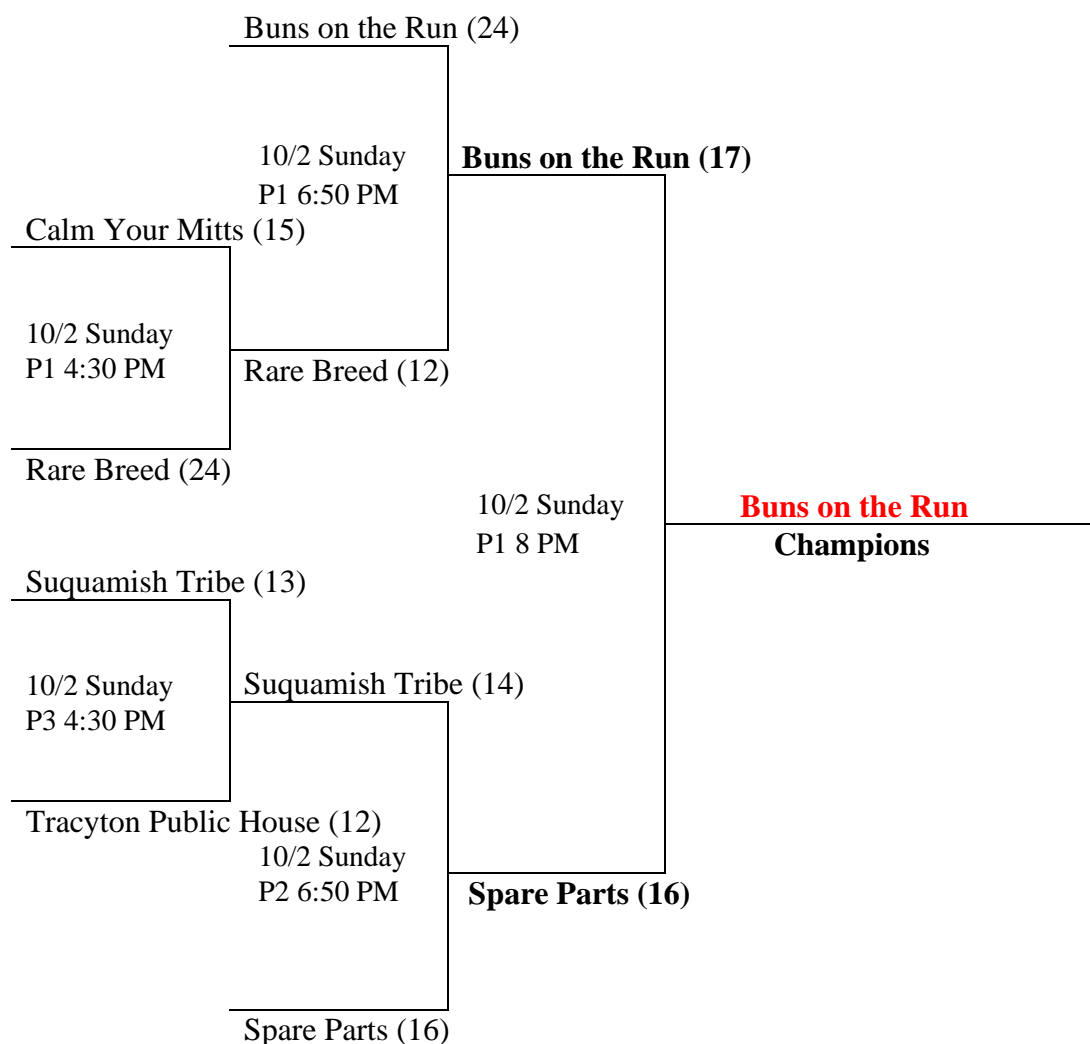

PARKS & RECREATION ATHLETICS DIVISION

680 LEBO BLVD. • BREMERTON, WA 98310
360.473.5427 • www.ci.bremerton.wa.us

Sunday Mixed League Fall 2022 Gold Division End-of-Season Tournament

Rules:

Home/Visitor:

Home Run Limit:

Time Limit:

Awards:

League rules apply with the exception of the following modifications.

Winner of **COIN FLIP** will have the choice of Home or Visiting team.

3 + Progressive. Penalty if exceeded; Single & base runner(s) advance (1) base.