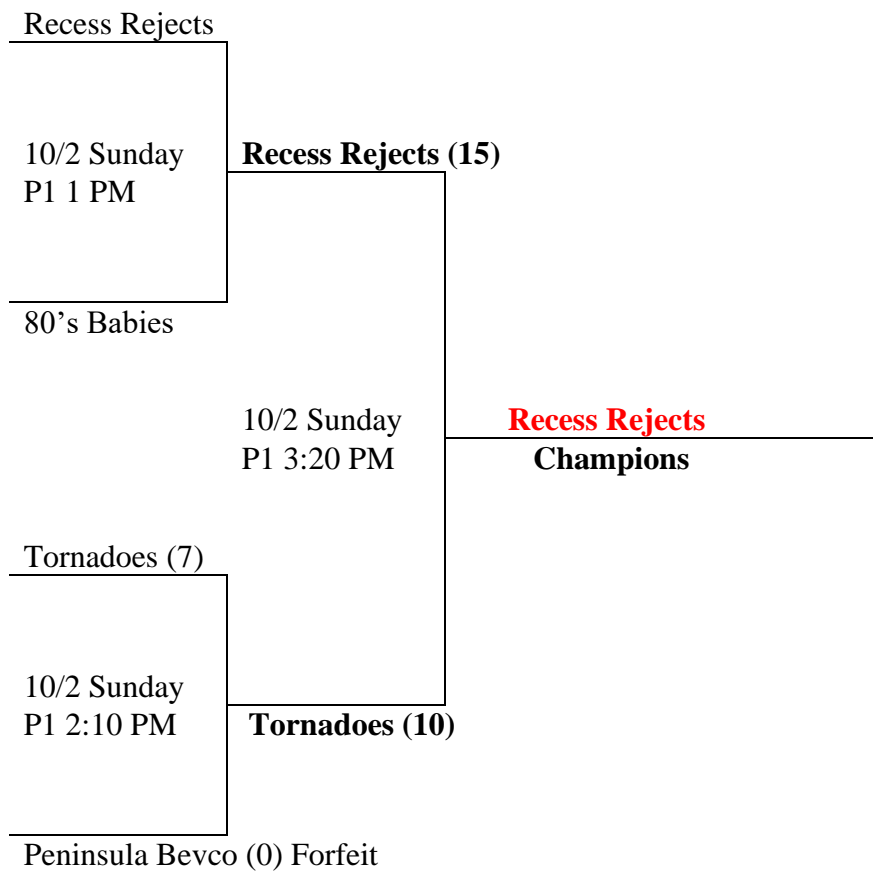

PARKS & RECREATION ATHLETICS DIVISION

680 LEBO BLVD. • BREMERTON, WA 98310
360.473.5427 • www.ci.bremerton.wa.us

Sunday Mixed League Fall 2022 Copper Division End-of-Season Tournament

Rules:

Home/Visitor:

Home Run Limit:

Time Limit:

Awards:

League rules apply with the exception of the following modifications.

Winner of **COIN FLIP** will have the choice of Home or Visiting team.

1 + Progressive. Penalty if exceeded; Single & base runner(s) advance (1) base.