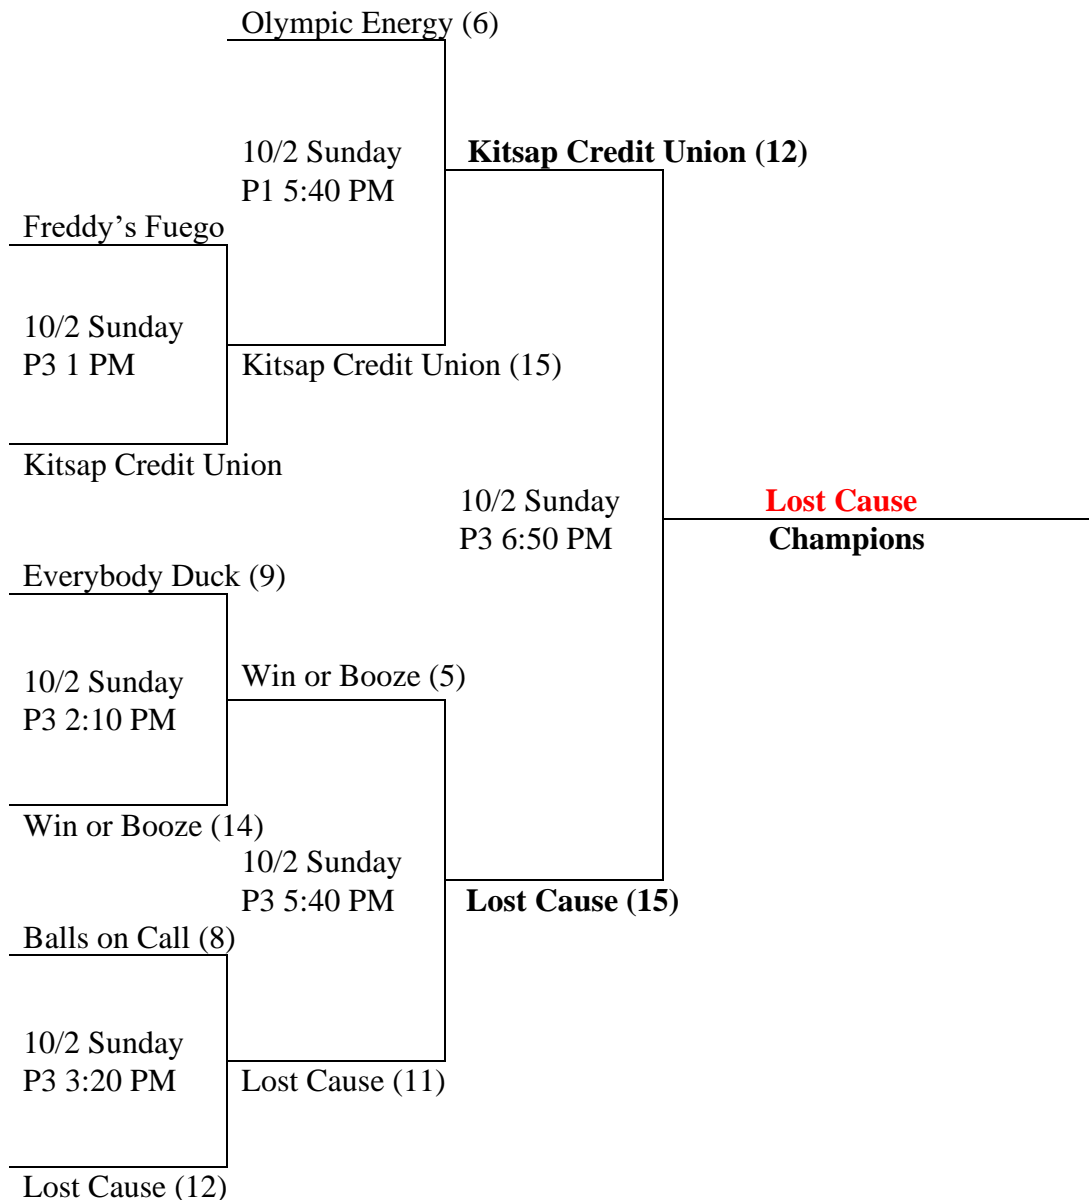

## Sunday Mixed League Fall 2022 Bronze Division End-of-Season Tournament

**Rules:**

**Home/Visitor:**

**Home Run Limit:**

**Time Limit:**

**Awards:**

League rules apply with the exception of the following modifications.

Winner of **COIN FLIP** will have the choice of Home or Visiting team.

**1 + Progressive. Penalty if exceeded; Single & base runner(s) advance (1) base.**

1 hour & 5 minutes; Championship game 1 hour & 10 minutes.