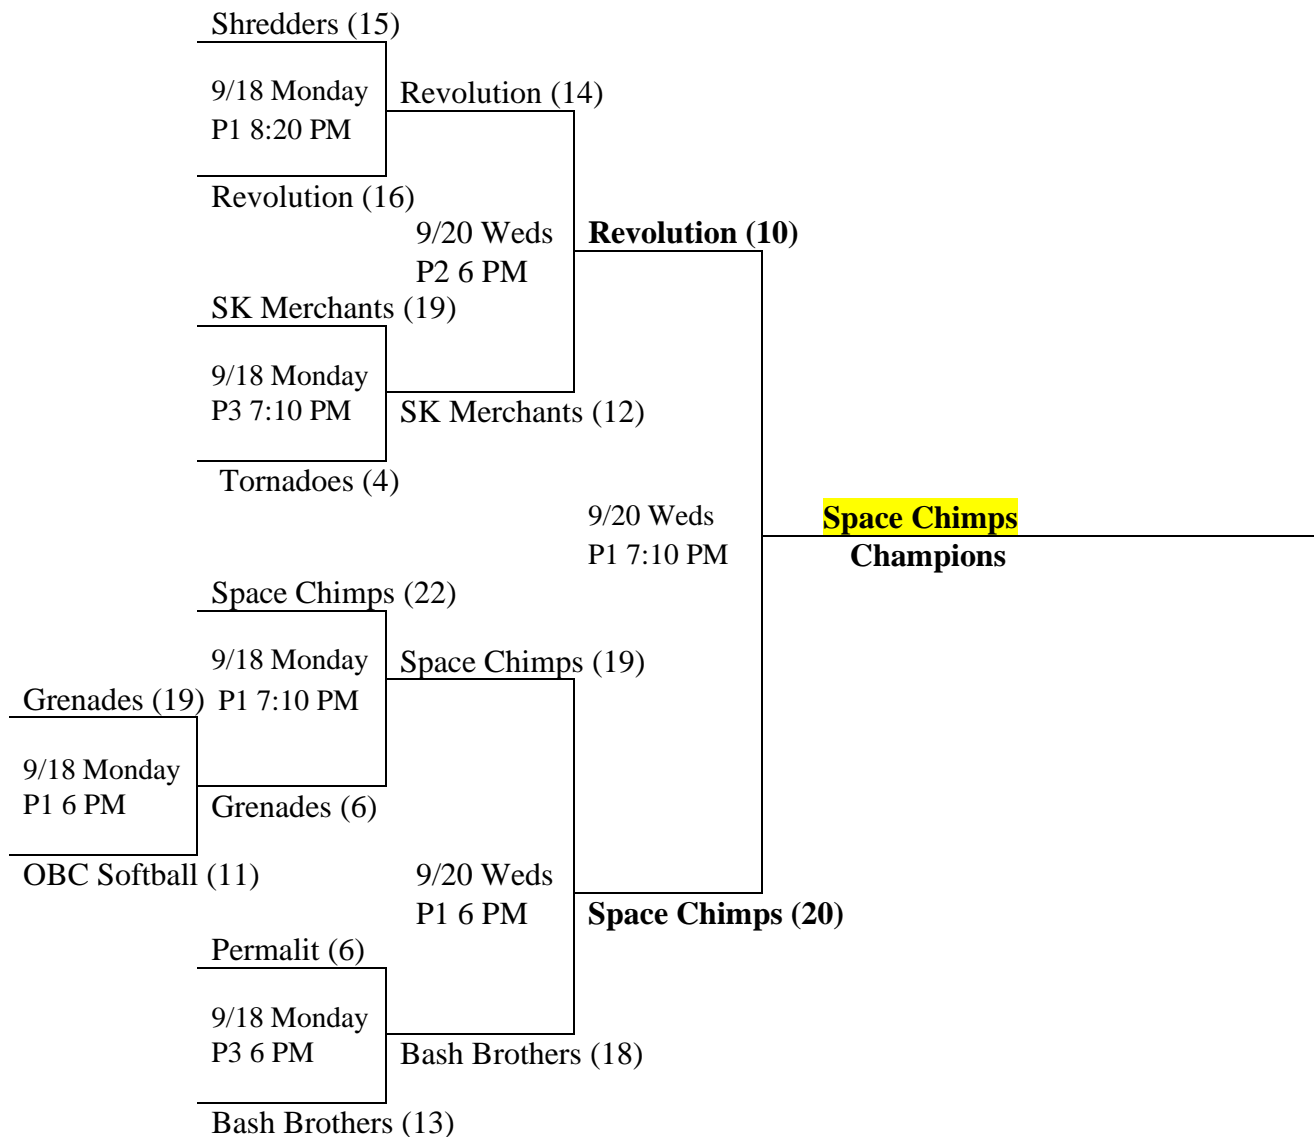

PARKS & RECREATION ATHLETICS DIVISION

680 LEBO BLVD. • BREMERTON, WA 98310
360.473.5427 • www.ci.bremerton.wa.us

Adult Softball League Fall 2023 End-of-Season Single Elimination Tournament Silver Division

Rules:

League rules apply with the exception of the following modifications.

Home/Visitor:

Winner of **COIN FLIP** will have the choice of Home or Visiting team.

Home Run Limit:

3 + Progressive. Penalty if exceeded; Single & base runner(s) advance (1) base.