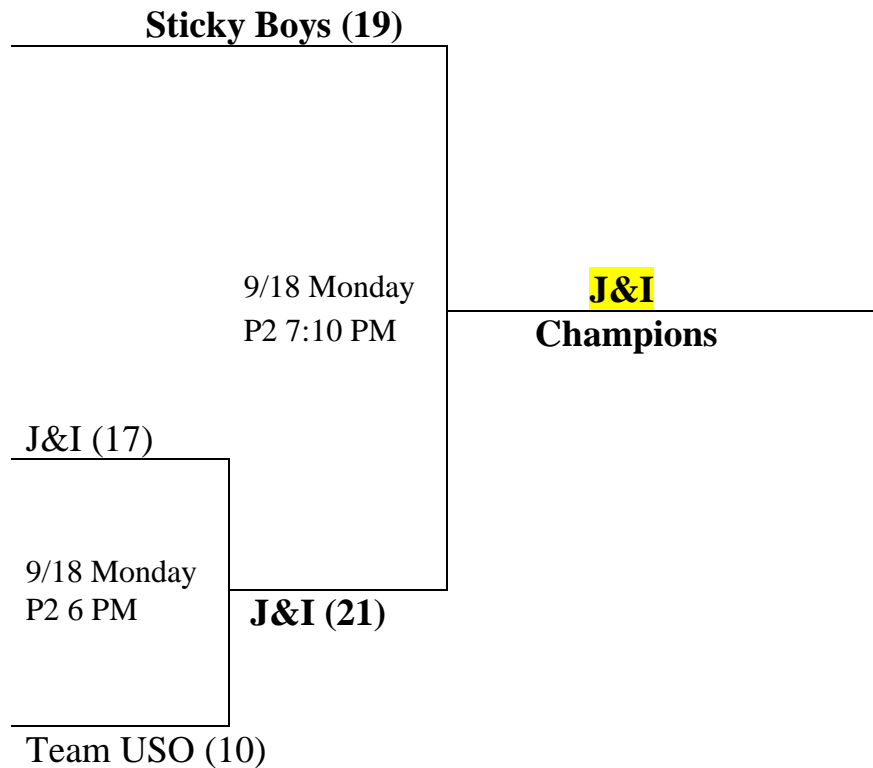

PARKS & RECREATION ATHLETICS DIVISION

680 LEBO BLVD. • BREMERTON, WA 98310
360.473.5427 • www.ci.bremerton.wa.us

Adult Softball League End-of-Season Single Elimination Tournament Gold Division

Rules:

Home/Visitor:

Home Run Limit:

Time Limit:

Awards:

League rules apply with the exception of the following modifications.
Winner of **COIN FLIP** will have the choice of Home or Visiting team.
5 + Progressive. Penalty if exceeded; Dead Ball Out.
1 hour & 5 minutes; Championship game 1 hour & 10 minutes.
Champions receive championship t-shirts.