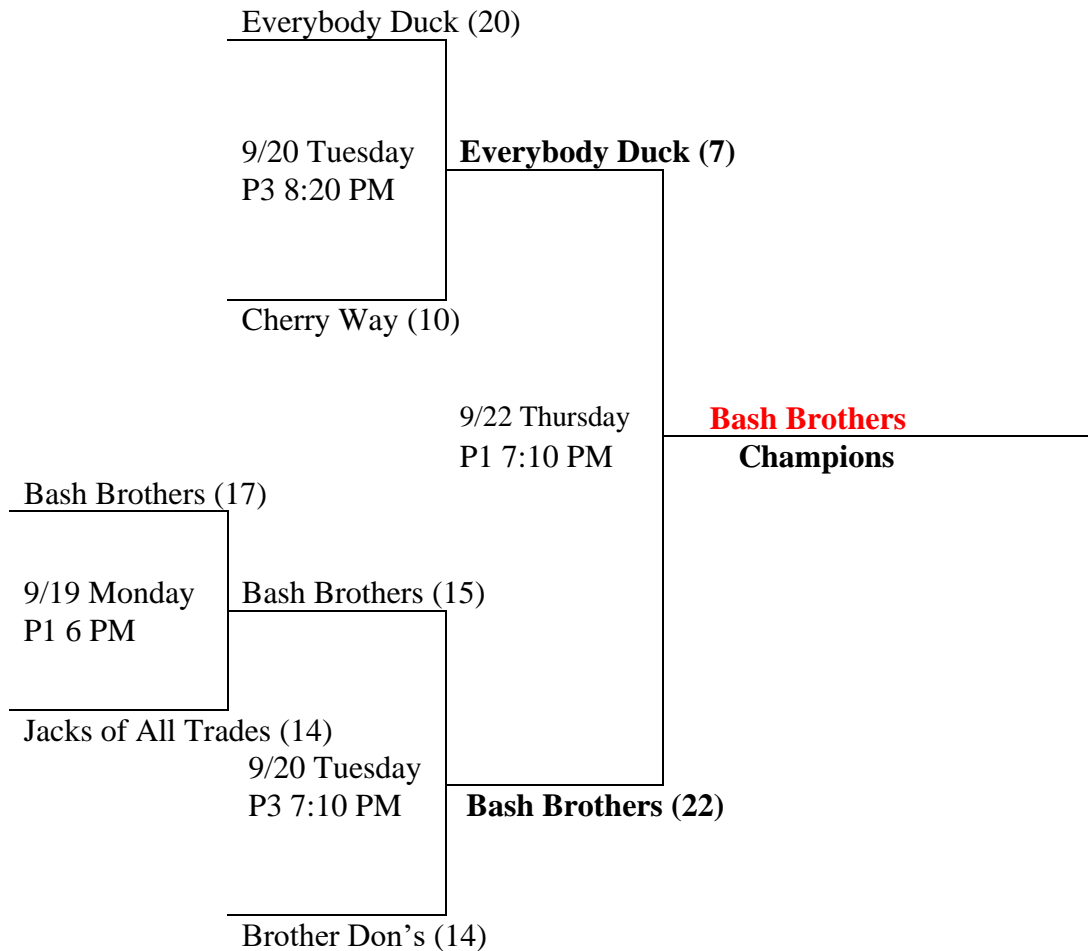

PARKS & RECREATION ATHLETICS DIVISION

680 LEBO BLVD. • BREMERTON, WA 98310
360.473.5427 • www.ci.bremerton.wa.us

Men's League End-of-Season Tournament Fall 2022 Bronze Division

Rules:

Home/Visitor:

Home Run Limit:

Time Limit:

Awards:

League rules apply with the exception of the following modifications.

Winner of **COIN FLIP** will have the choice of Home or Visiting team.

2 + Progressive. Penalty if exceeded; single & runners advance (1) base.

1 hour & 5 minutes; Championship game 1 hour & 10 minutes.

Champions receive championship t-shirts.